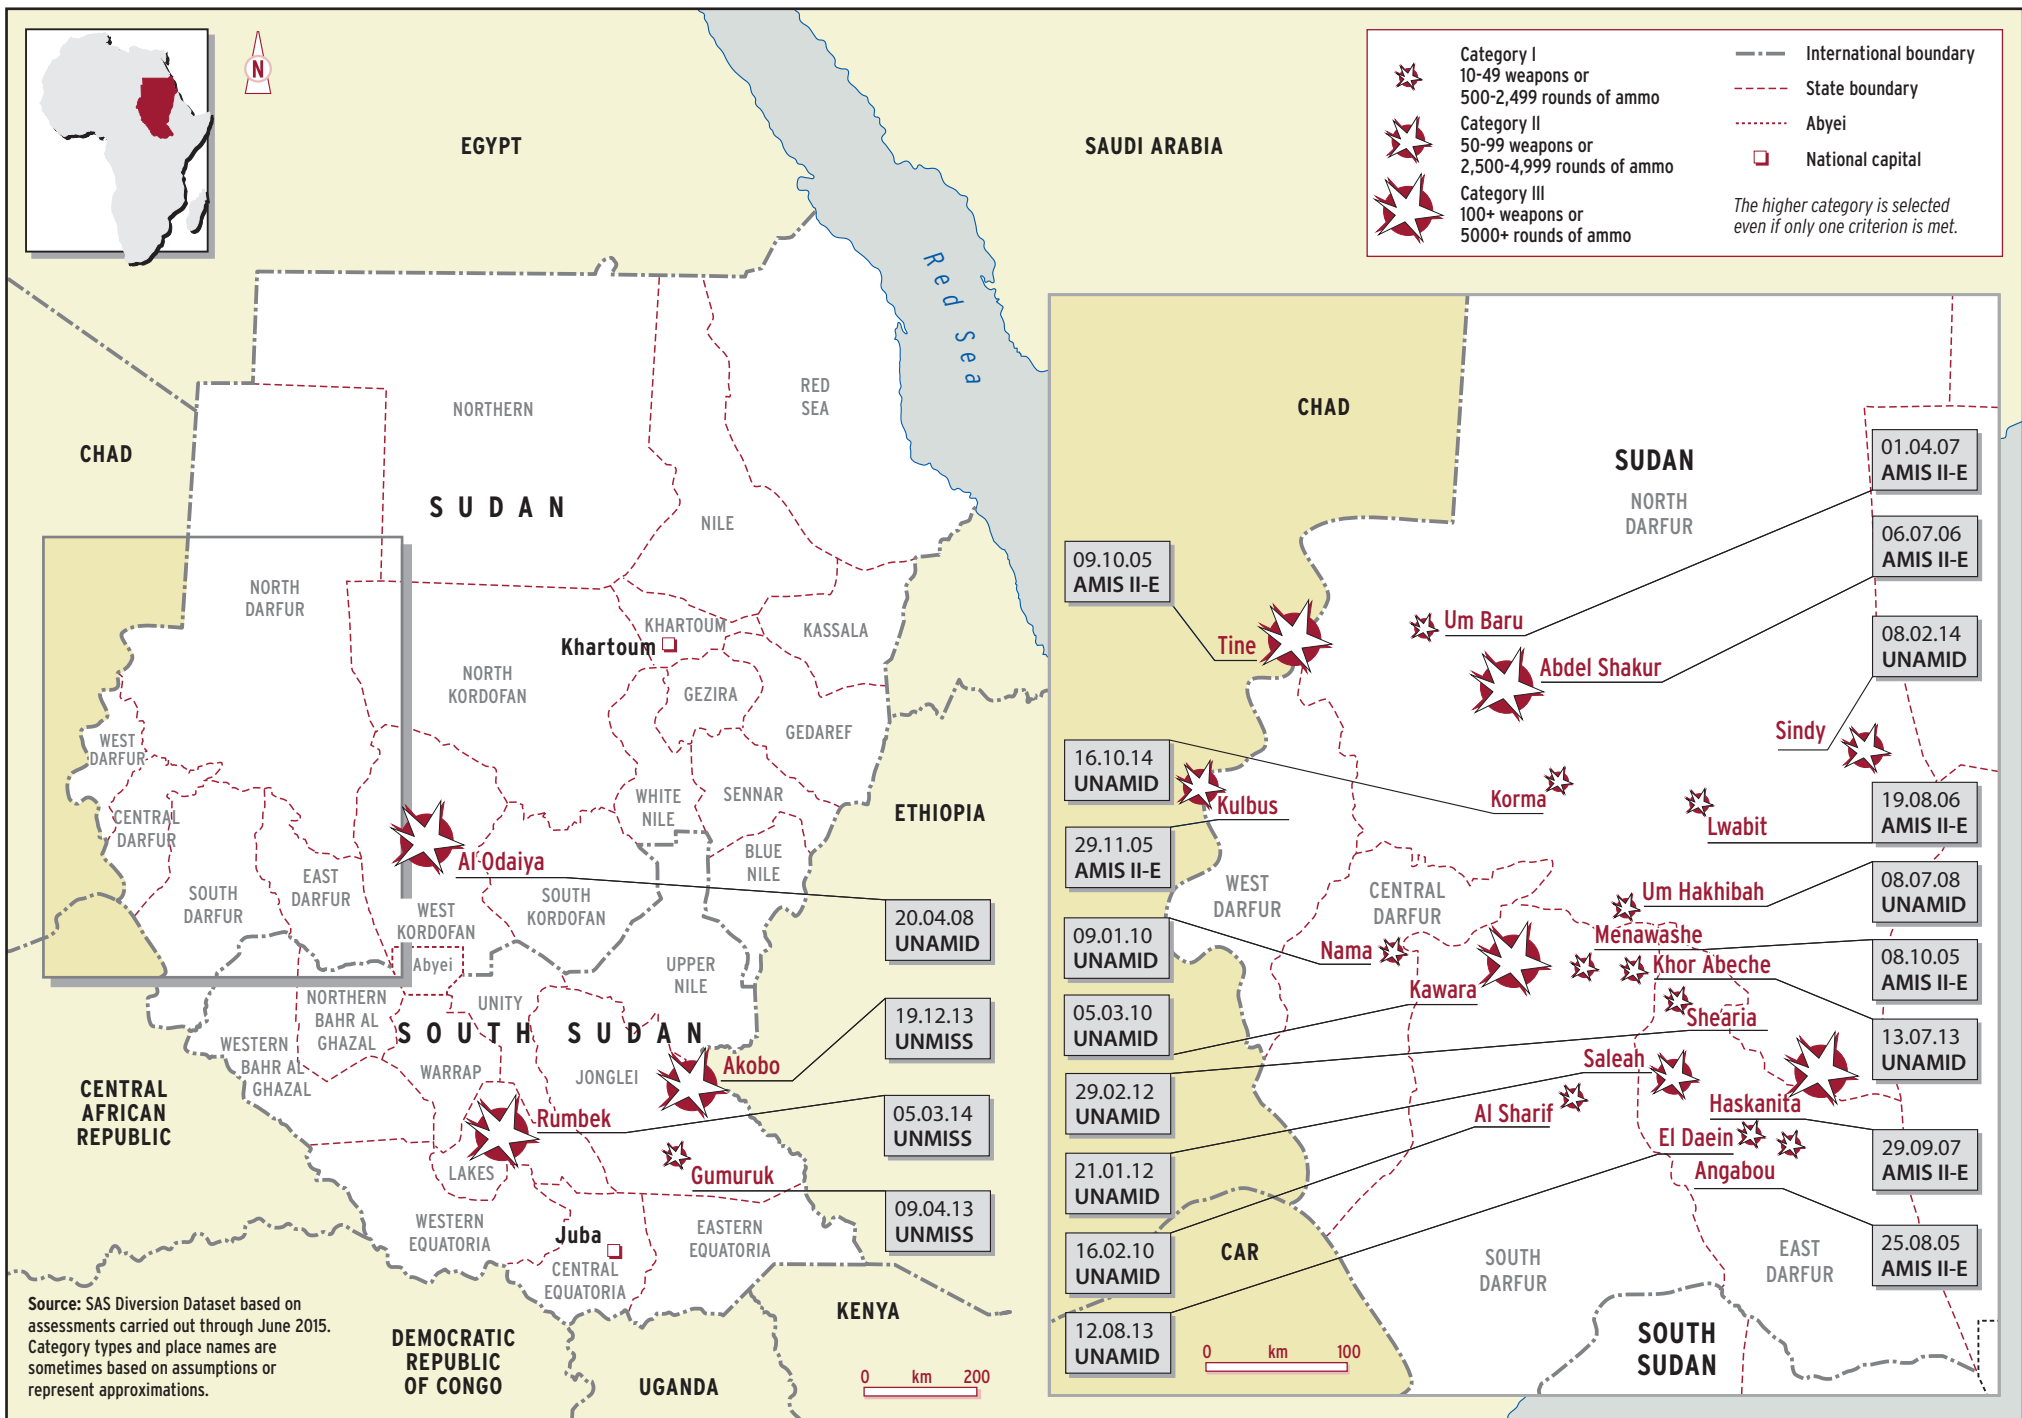

	Category I 10-49 weapons or 500-2,499 rounds of ammo		International boundary
	Category II 50-99 weapons or 2,500-4,999 rounds of ammo		State boundary
	Category III 100+ weapons or 5000+ rounds of ammo		Abyei
			National capital

The higher category is selected even if only one criterion is met.

Source: SAS Diversion Dataset based on assessments carried out through June 2015. Category types and place names are sometimes based on assumptions or represent approximations.